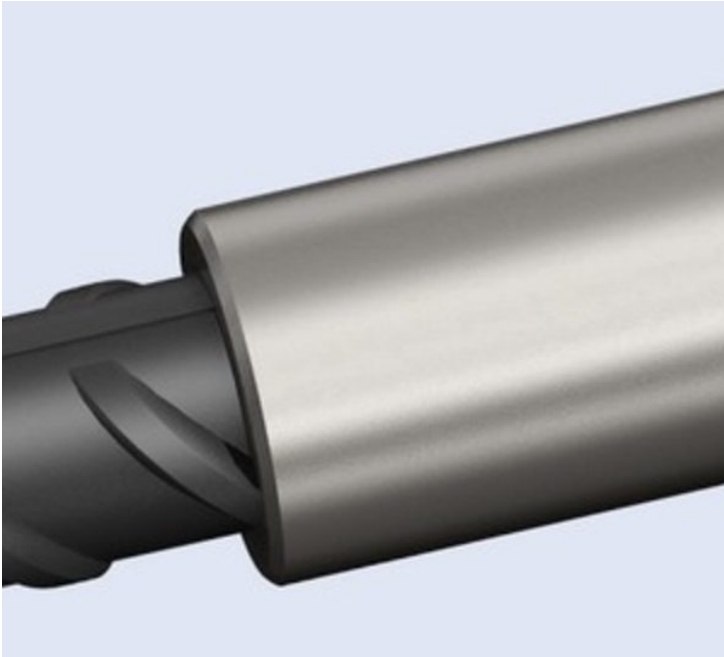

## Bartec Coupler

**Product Page:** <https://www.abaconreo.com.au/product/bartec-coupler/>

### Product Description **Bartec Coupler]**

Bartec Coupler is part of the Reinforcement Accessories range.

Buy reinforcing building products, including Bartec Couplers at factory direct prices.

Pick up from our East Keilor Melbourne factory or delivery Australia wide.

### **Product Details] Reference Size**

BT12

12mm

BT16

16mm

BT20

20mm

BT24